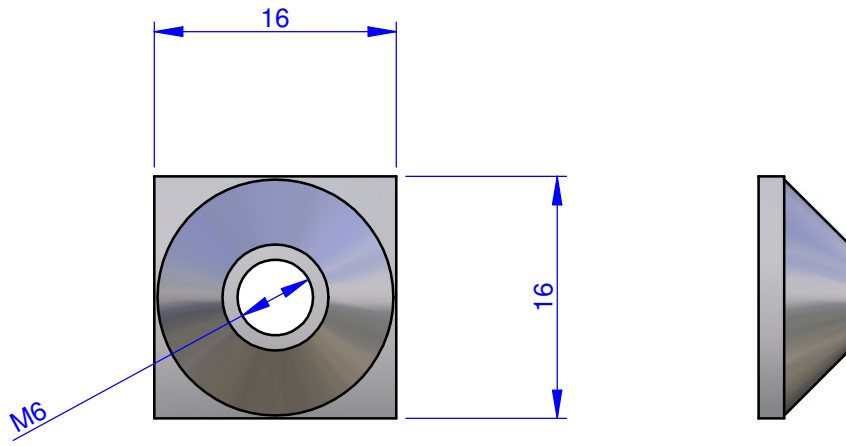

THE PROPERTY OF THIS DRAWING IS ESTABLISHED BY LAW
IT IS FORBIDDEN TO REPRODUCE IT OR SHOW IT TO THIRD PARTY
WITHOUT A WRITTEN AGREEMENT.

MODIFICATIONS:	VARIED DIMENSIONS AS OF DATE:
7.	10.
8.	11.
9.	12.

MODIFICATIONS:	VARIED DIMENSIONS AS OF DATE:
1.	4.
2.	5.
3.	6.

FP Services

DESIGNED FROM	FPSERVICES	
DATE	11/2013	WEIGHT 0,002 kg
CODE	CA.02.05.009	

Format	A4
UNI 936-76	

GENERAL TOLERANCE:
UNI - ISO 2768
CLASSE f

DESCRIPTION